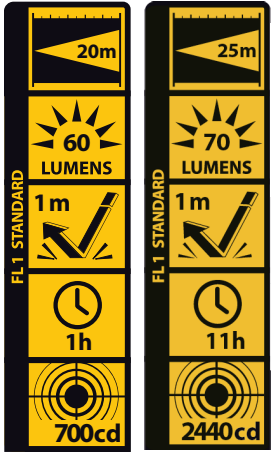

1 & 3 Watt LED Flashlight set of 3 • 60, 70 & 90 Lumen Power

M-FL-022-DU

Function	On - Off
LED Type	1 Watt LED & 3 Watt LED
Light Output	60 lumens, 70 lumens & 90 lumens
Beam Distance	20m, 25m & 35m
Run Time	1h, 10h & 11h
Water Resistance	IP20
Material	ABS
Color	Black
Battery operated	6x AA Alkaline & 5x AAA Alkaline included
Accessory	Hand strap
Dimensions	ø 2.50cm x 13.60cm, ø 3.60cm x 12.00cm ø 4.90cm x 19.00cm
Packaging	3 pieces in blister
EAN	0884620050221

Hand strap included